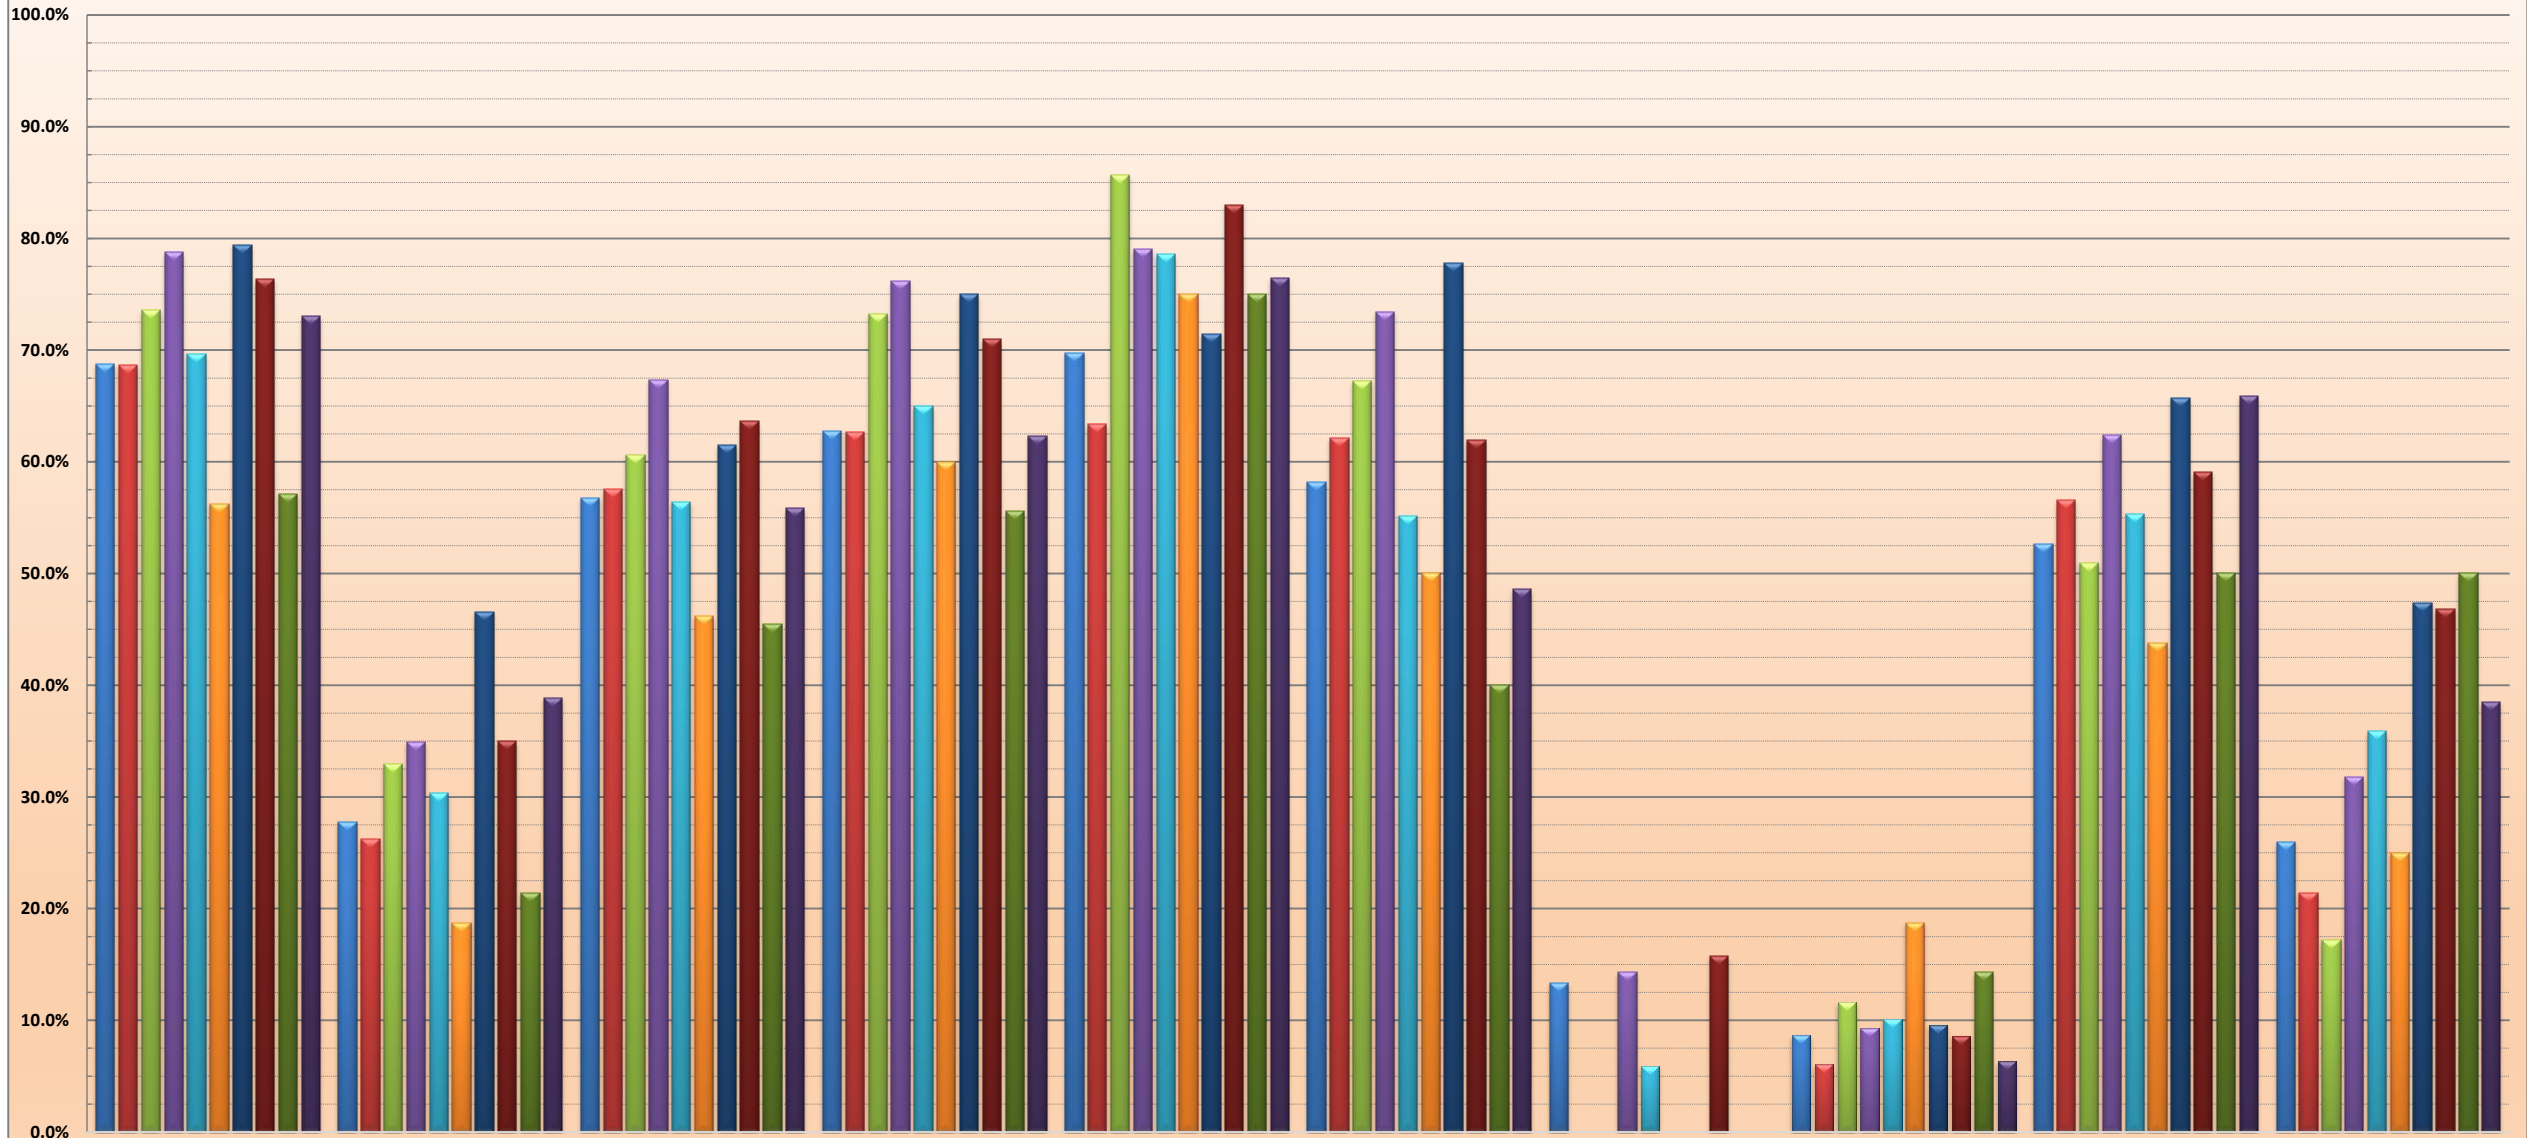

division	(All)																																									
	ALL BOWLERS																								ANCHOR BOWLER				LEADOFF BOWLER			4TH BOWLER										
Row Labels	COMPLETE FRAMES	INCOMPLETE FRAMES	AVG / FRAME	OVER-ALL FILL %	AVG 1ST BALL	1ST BALL "9+" %	Sum of Recoveries	Sum of Recovery Attempts	Sum of Recovery %	BAKER DBL STRIKES	BAKER DBL ATTPPTS	BAKER DBL %	STRIKES	STRIKE ATTPPTS	STRIKE %	ALL SPARES	ALL SPARE ATTPPTS	ALL SPARE CONV %	MAKE-ABLE SPARES	MAKE-ABLE SPARE ATTPPTS	MAKE-ABLE SPARE %	SINGLE PIN SPARES	SINGLE PIN SPARE ATTPPTS	SINGLE PIN SPARE CONV %	MULTI-PIN MAKE-ABLE SPARES	MULTI-PIN MAKE-ABLE ATTPPTS	MULTI-PIN MAKE-ABLE CONV %	SPLIT-SPARES	SPLIT ATTPPTS	SPLIT CONV %	SPLIT LEAVE %	10TH FRAME ATTPPTS	10TH FRAME AVG	10TH FRAME FILL %	10TH FRAME STRIKE %	10TH FRAME DBL %	LEAD-OFF ATTPPTS	LEAD-OFF FILL %	LEAD-OFF STRIKE %	SETUP ATTPPTS	SETUP %	
BAKER	1041	29	17.10	72.9%	8.49	57.1%	193	284	68.0%	100	302	33.1%	344	1070	32.1%	436	726	60.1%	427	627	68.1%	202	267	75.7%	225	360	62.5%	9	99	9.1%	9.3%	107	18.59	78.5%	39.3%	18.7%	107	65.4%	27.1%	107	28.0%	
Adrianna Pencek	143	3	16.06	69.9%	8.18	52.1%	21	31	67.7%	13	50	26.0%	37	146	25.3%	65	109	59.6%	63	95	66.3%	27	39	69.2%	36	56	64.3%	2	14	14.3%	9.6%	5	17.20	80.0%	40.0%	0.0%	19	73.7%	26.3%	14	21.4%	
Alex Hasiotis	66	3	15.39	63.8%	8.35	55.1%	13	17	76.5%	3	14	21.4%	19	69	27.5%	25	50	50.0%	25	46	54.3%	9	19	47.4%	16	27	59.3%	0	4	0.0%	5.8%	2	14.50	50.0%	0.0%	0.0%	26	57.7%	23.1%	5	0.0%	
Alex Syrotynski	130	5	17.04	73.3%	8.39	50.4%	25	33	75.8%	6	35	17.1%	42	135	31.1%	57	93	61.3%	57	78	73.1%	23	26	88.5%	34	52	65.4%	0	15	0.0%	11.1%	0					25	76.0%	36.0%	4	50.0%	
Caitlyn Nowak	190	0	18.56	82.1%	8.76	64.2%	43	54	79.6%	21	66	31.8%	71	190	37.4%	85	119	71.4%	82	106	77.4%	41	51	80.4%	41	55	74.5%	3	13	23.1%	6.8%	86	18.14	76.7%	37.2%	16.3%	0				0	
Christina Aldridge	141	4	16.07	67.6%	8.34	53.1%	19	33	57.6%	14	39	35.9%	39	145	26.9%	59	106	55.7%	58	90	64.4%	29	38	76.3%	29	52	55.8%	1	16	6.3%	11.0%	1	29.00	100.0%	100.0%	100.0%	32	56.3%	28.1%		0	
Emma Smith	13	3	12.92	56.3%	7.98	43.8%	3	6	50.0%	1	4	25.0%	3	16	18.8%	6	13	46.2%	6	10	60.0%	3	4	75.0%	3	6	50.0%	0	3	0.0%	18.8%	0					0				0	
Nicole Bergeron	70	3	19.16	79.5%	8.86	65.8%	21	30	70.0%	9	19	47.4%	34	73	46.6%	24	39	61.5%	24	32	75.0%	10	14	71.4%	14	18	77.8%	0	7	0.0%	9.6%	0					0				2	50.0%
Paige Bartosz	182	4	17.57	75.3%	8.48	58.1%	26	46	56.5%	22	47	46.8%	62	186	33.3%	78	124	62.9%	75	107	70.1%	37	46	80.4%	38	61	62.3%	3	17	17.6%	9.1%	9	22.56	88.9%	55.6%	44.4%	5	80.0%	0.0%		52	34.6%
Megan Kidder	14	0	16.00	57.1%	7.71	50.0%	3	4	75.0%	1	2	50.0%	3	14	21.4%	5	11	45.5%	5	9	55.6%	3	4	75.0%	2	5	40.0%	0	2	0.0%	14.3%	0					0					0
Katlyn Newberry	92	4	16.82	68.8%	8.75	62.5%	19	30	63.3%	10	26	38.5%	34	96	35.4%	32	62	51.6%	32	54	59.3%	20	26	76.9%	12	28	42.9%	0	8	0.0%	8.3%	4	20.50	100.0%	50.0%	25.0%	0				30	20.0%
TRADITIONAL	198	2	18.21	75.5%	8.64	62.0%	25	35	71.4%	0	0		77	200	38.5%	74	123	60.2%	74	106	69.8%	39	47	83.0%	35	59	59.3%	0	17	0.0%	8.5%	20	16.70	65.0%	30.0%	15.0%	20	80.0%	35.0%	20	50.0%	
Adrianna Pencek	27	0	16.74	63.0%	8.44	55.6%	3	6	50.0%	0	0		11	27	40.7%	6	16	37.5%	6	15	40.0%	3	4	75.0%	3	11	27.3%	0	1	0.0%	3.7%	3	12.33	33.3%	33.3%	0.0%	3	100.0%	66.7%	3	33.3%	
Alex Hasiotis	30	0	17.73	80.0%	8.57	60.0%	6	7	85.7%	0	0		7	30	23.3%	17	23	73.9%	17	21	81.0%	10	11	90.9%	7	10	70.0%	0	2	0.0%	6.7%	3	19.00	66.7%	33.3%	33.3%	3	100.0%	0.0%		3	66.7%

division Event FORMAT

DAEMEN COLLGE
PERFORMANCE PERCENTAGES - SELECT STATISTICAL CATEGORIES - ALL FORMATS
2020-21 SEASON YTD

Values

Bowler

- Adrianna Pencek
- Alex Hasiotis
- Alex Syrotynski
- Caitlyn Nowak
- Christina Aldridge
- Emma Smith
- Nicole Bergeron
- Paige Bartosz
- Megan Kidder
- Katlyn Newberry