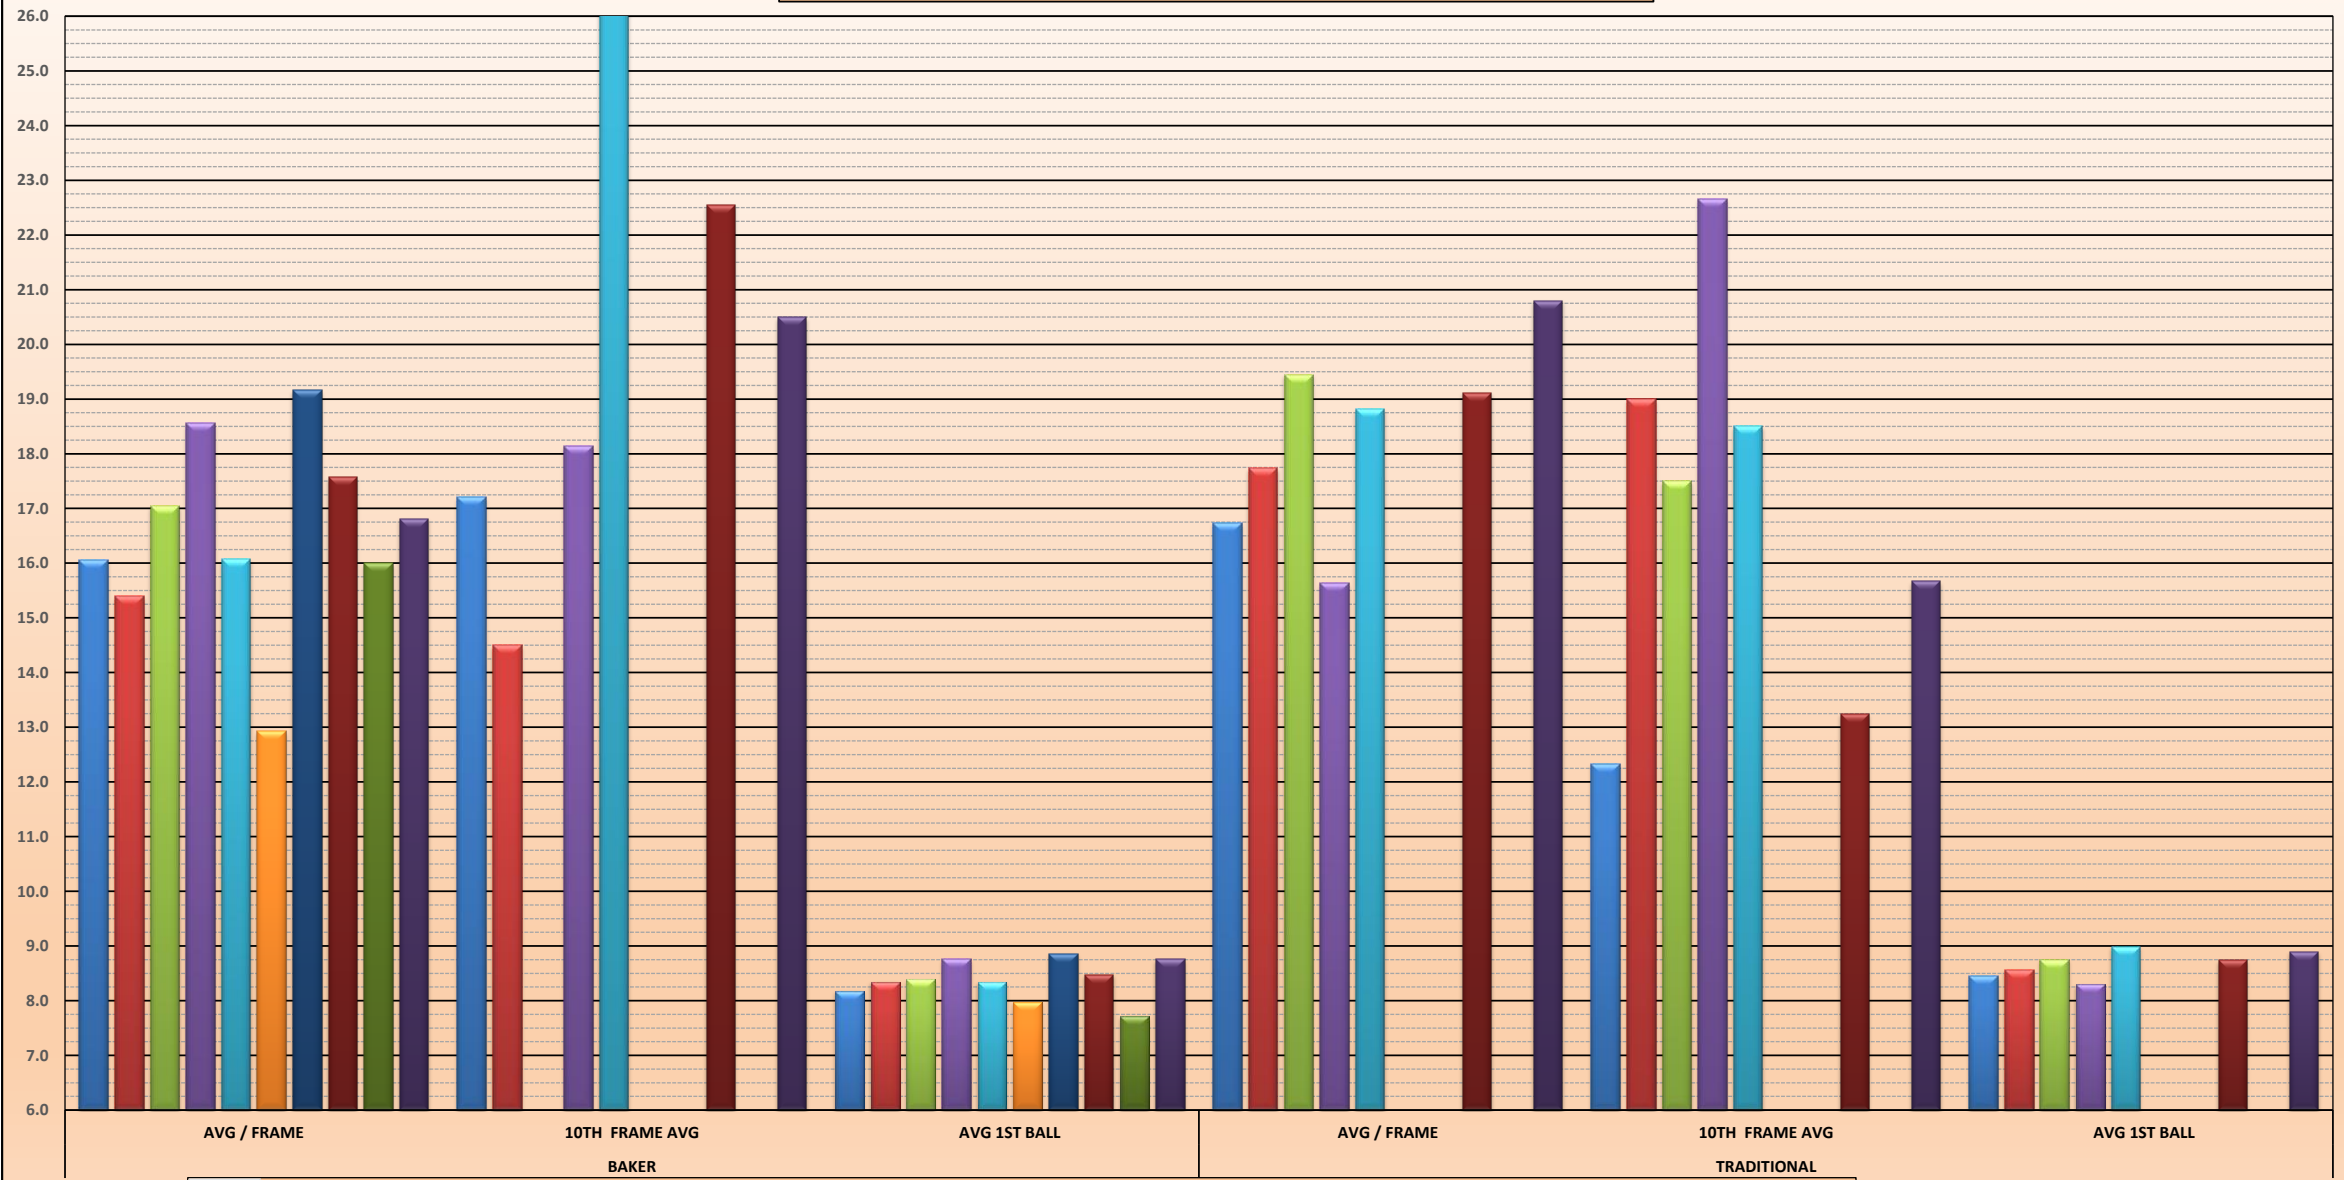

division Event

AVG / FRAME 10TH FRAME AVG AVG 1ST BALL

DAEMEN COLLEGE
PERFORMANCE AVERAGES - SELECT CATEGORIES BY FORMAT BY BOWLERS
2020-21 SEASON YTD

Bowler

- Adrianna Pencek
- Alex Hasiotis
- Alex Syrotynski
- Caitlyn Nowak
- Christina Aldridge
- Emma Smith
- Nicole Bergeron
- Paige Bartosz
- Megan Kidder
- Katlyn Newberry

FORMAT Values